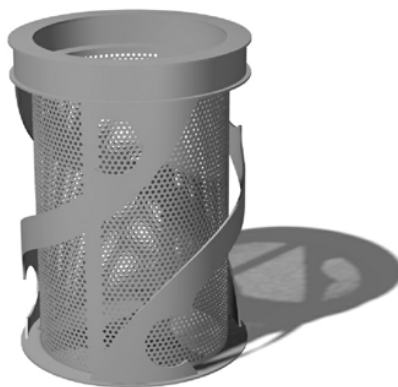

urban park

SPECIFICATION SHEET

Denali Series Litter Receptacle

Vertical Slot

Perforated Mesh

Horizontal Slot

Solid

Embossed