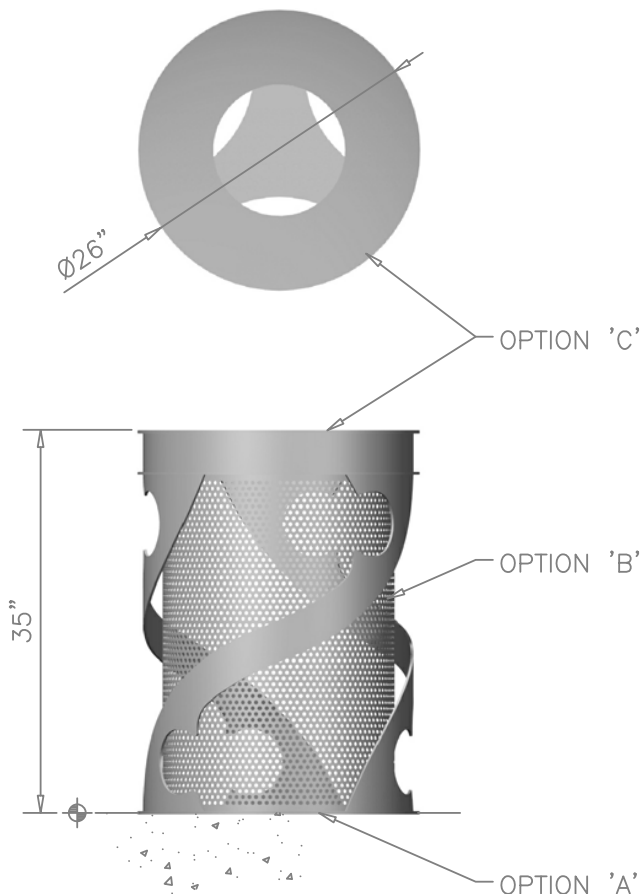

OPTION 'A' (Mounting)

- Embedded
- Surface Mount
- Free Standing

OPTION 'B' (Side Panel)

See Attached Page

OPTION 'C' (Lid Style)

See Attached Page

OPTION 'D' (Finish)

- Galvanized
- Powder Coat (includes Autophoretic Coating)
- Stainless Steel # 4 Polish

General Notes:

- 1.) Customer responsible for installation.
- 2.) Do not scale drawing.
- 3.) Finished height of litter receptacle depends on requested lid option. Height given is body of receptacle only.
- 4.) Surface mounted receptacle with perforated mesh side wall, and flat top shown.

urban park

SPECIFICATION SHEET

Denali Series Litter Receptacle

Vertical Slot

Perforated Mesh

Horizontal Slot

Solid

Embossed