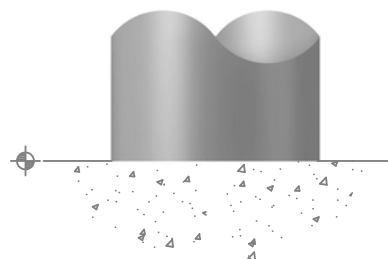

FREE STANDING
OPTION 'A'