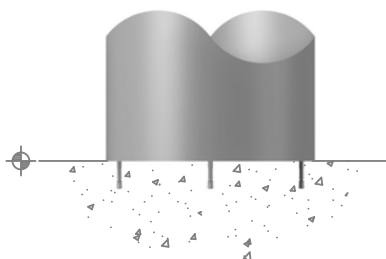

SURFACE MOUNT
OPTION 'A'