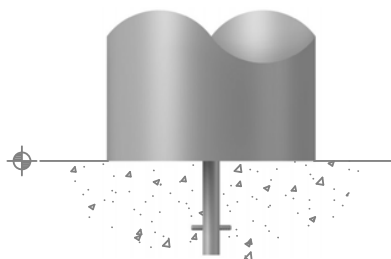

EMBEDDED
OPTION 'A'