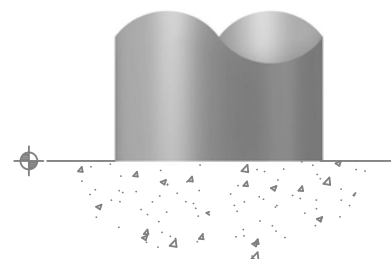

FREE STANDING
OPTION 'A'