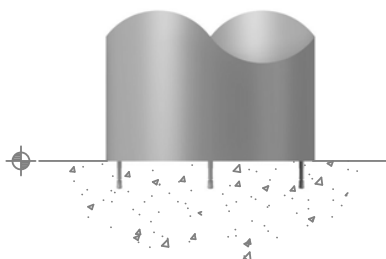

SURFACE MOUNT
OPTION 'A'