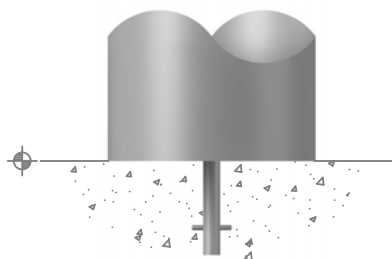

EMBEDDED
OPTION 'A'