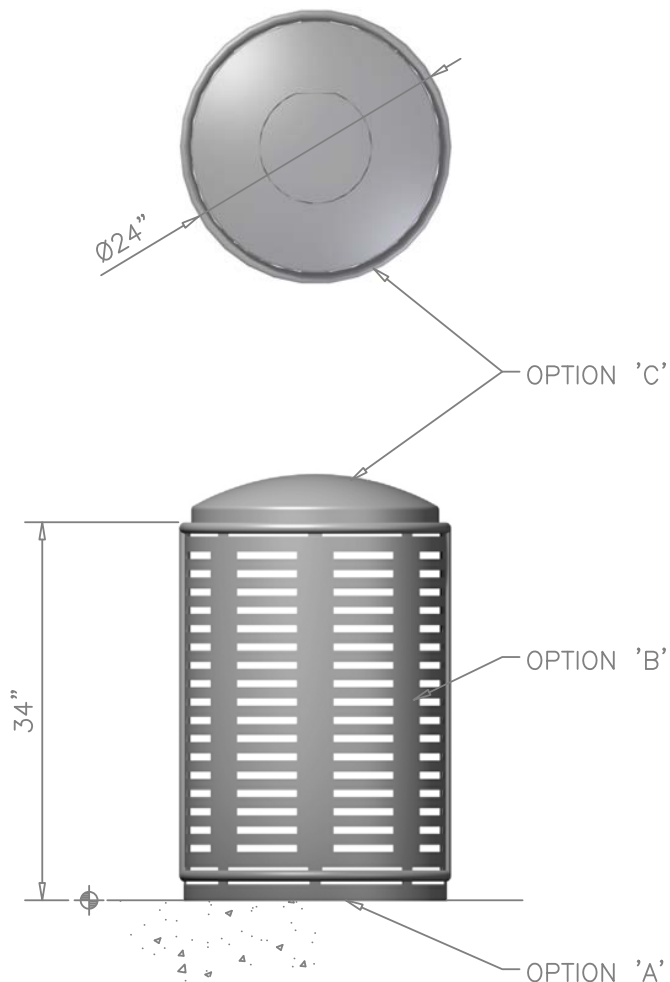

OPTION 'A' (Mounting)

- Embedded
- Surface Mount
- Free Standing

OPTION 'B' (Side Panel)

See Attached Page

OPTION 'C' (Lid Style)

See Attached Page

OPTION 'D' (Finish)

- Galvanized
- Powder Coat (includes Autophoretic Coating)
- Stainless Steel # 4 Polish

General Notes:

- 1.) Customer responsible for installation.
- 2.) Do not scale drawing.
- 3.) Finished height of litter receptacle depends on requested lid option. Height given is body of receptacle only.
- 4.) Surface mounted receptacle with horizontal slot side wall, and low dome with door shown.