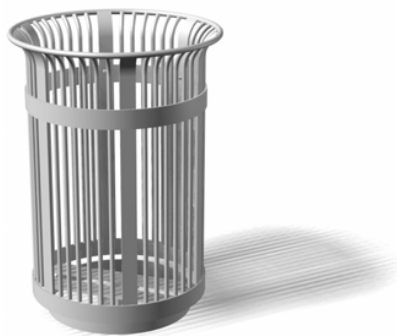

☐ Deviating Flat Bar/
Round Bar