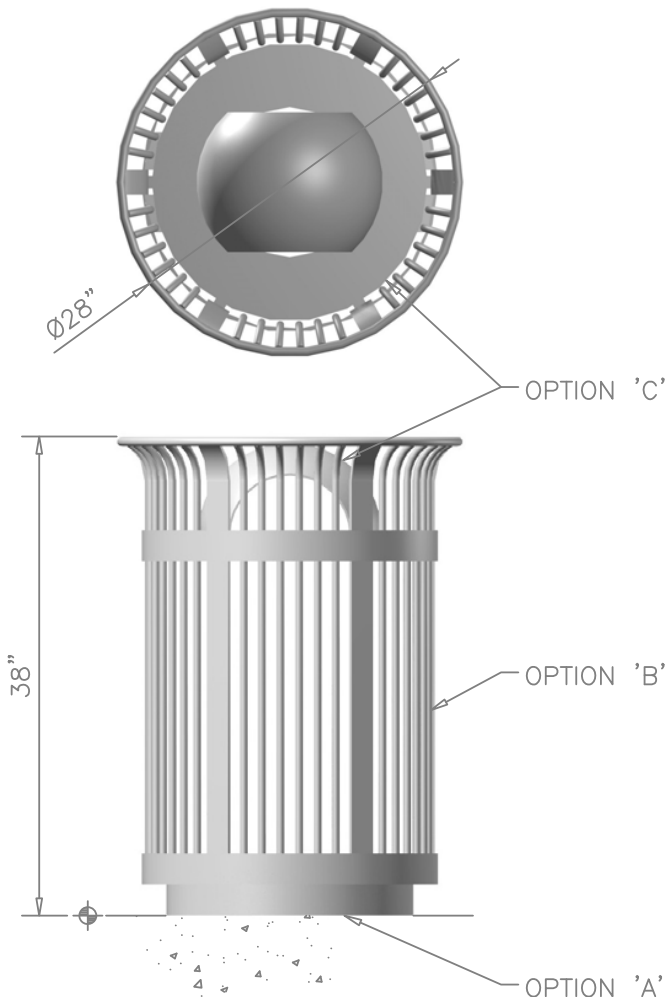

OPTION 'A' (Mounting)

- Embedded
- Surface Mount
- Free Standing

OPTION 'B' (Side Panel)

See Attached Page

OPTION 'C' (Lid Style)

See Attached Page

OPTION 'D' (Finish)

- Galvanized
- Powder Coat (includes Autophoretic Coating)
- Stainless Steel # 4 Polish

General Notes:

- 1.) Customer responsible for installation.
- 2.) Do not scale drawing.
- 3.) Finished height of litter receptacle depends on requested lid option. Height given is body of receptacle only.
- 4.) Surface mounted receptacle with deviating flat bar/round bar side wall, and dome top with two access holes shown.