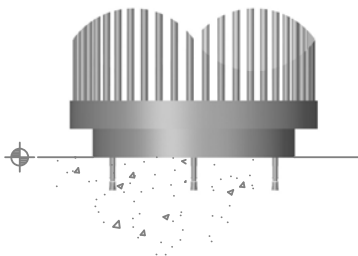

SURFACE MOUNT

OPTION 'A'