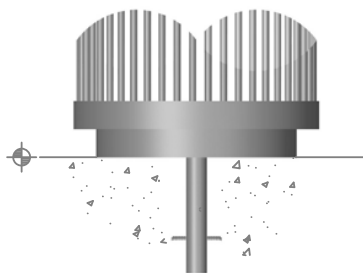

EMBEDDED

OPTION 'A'